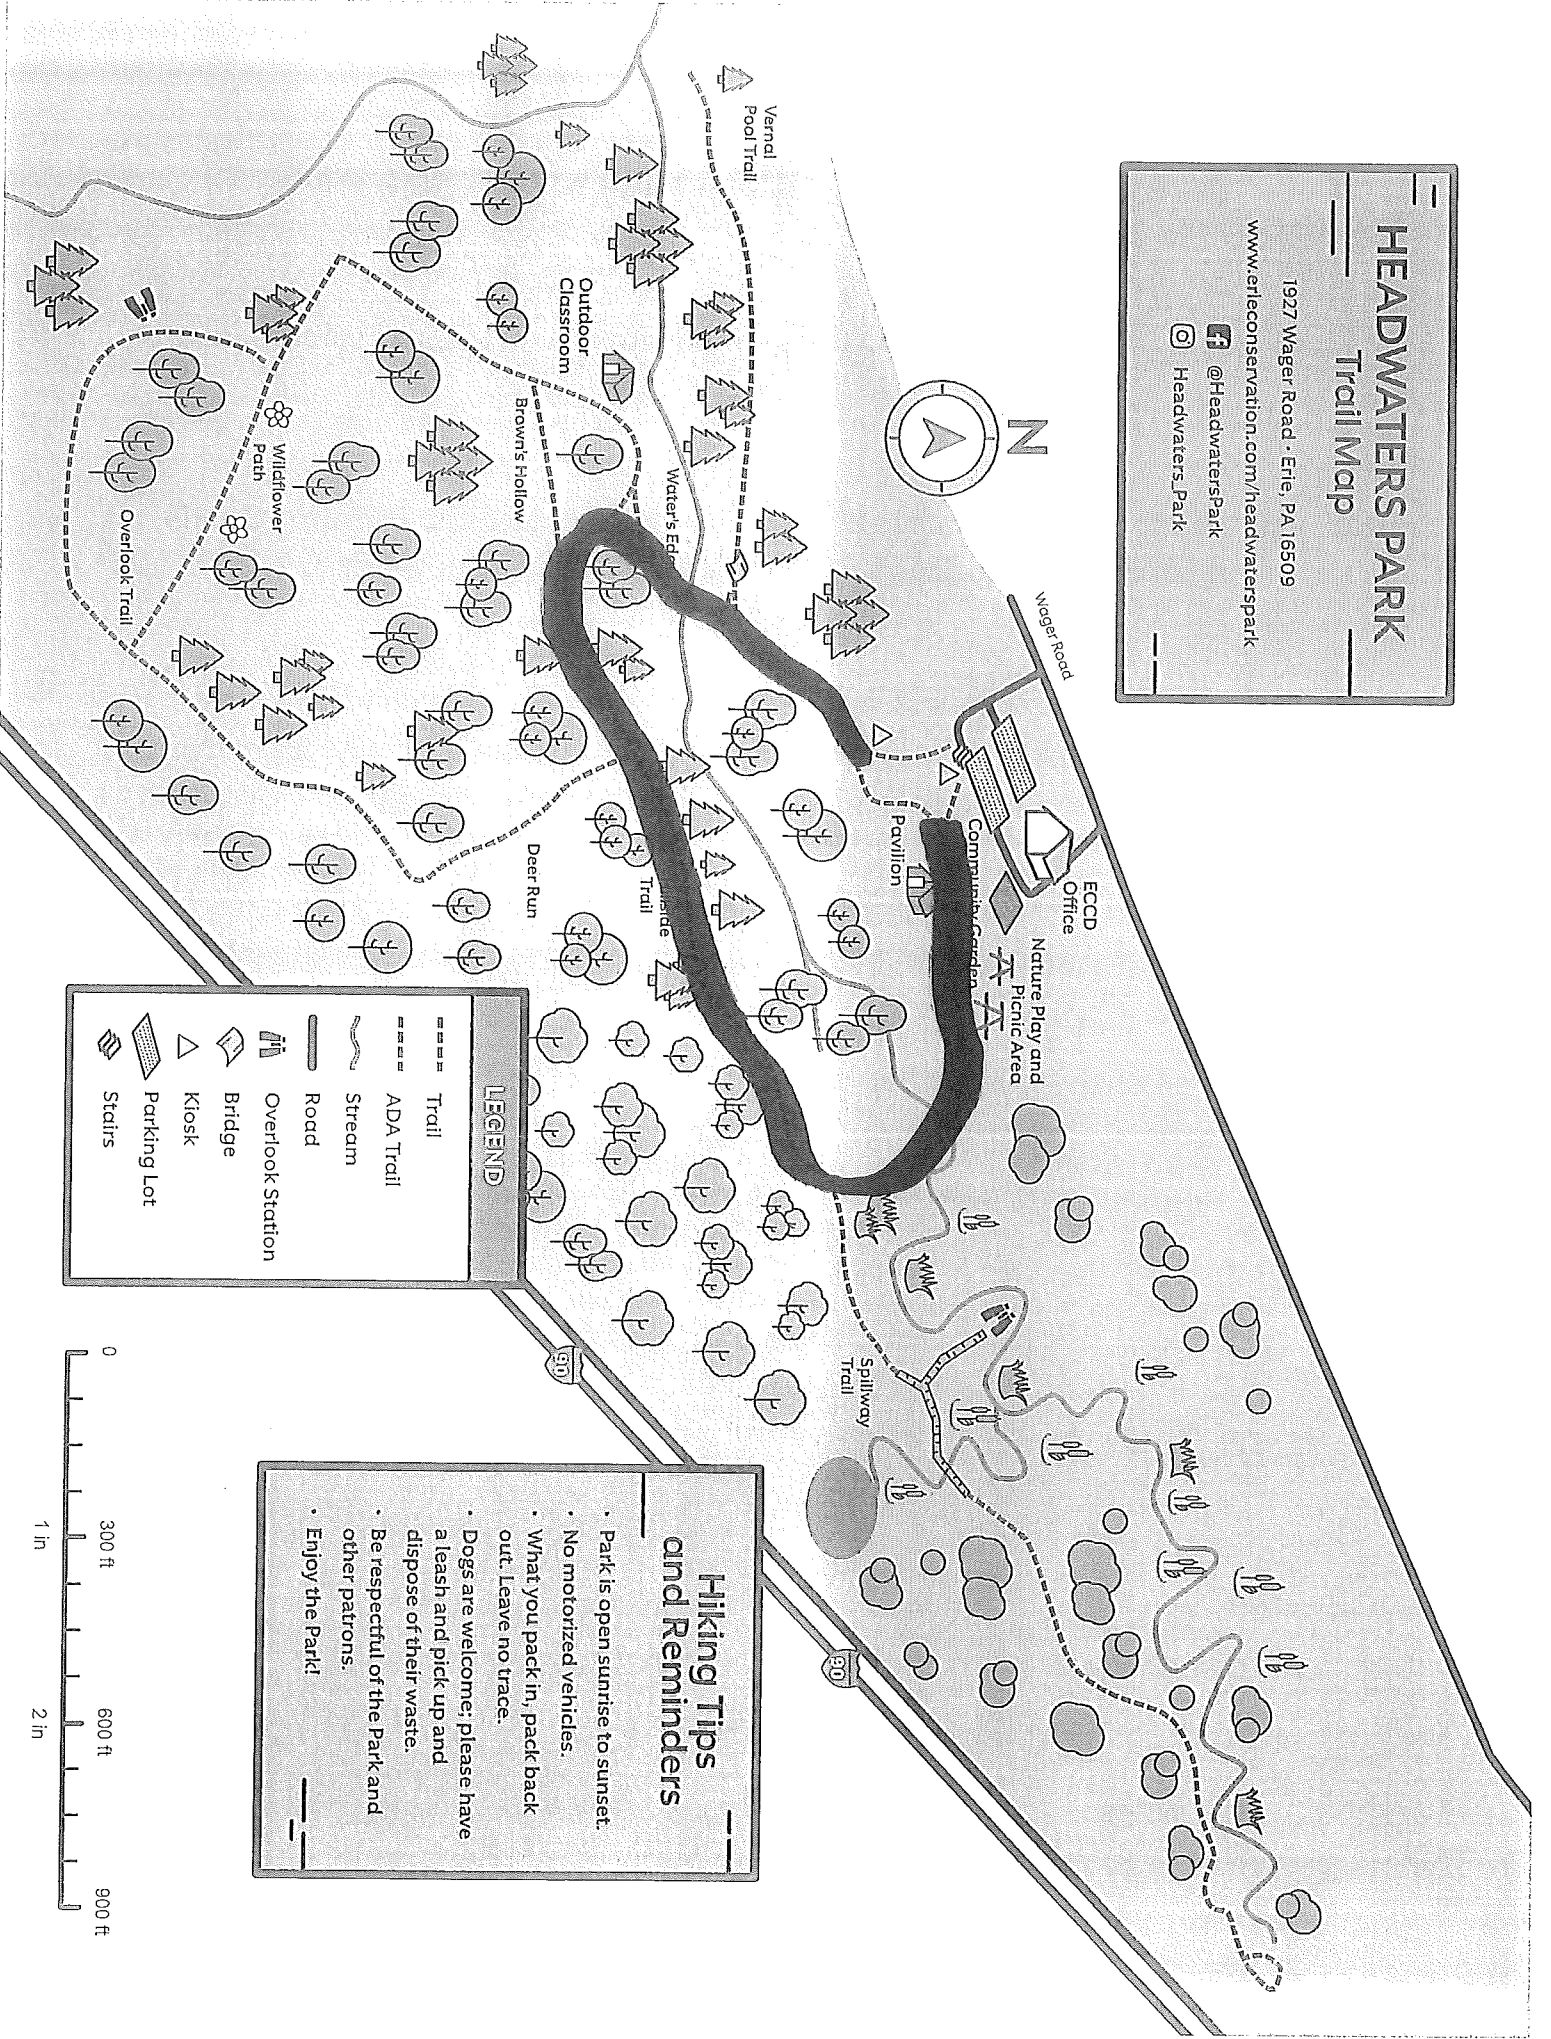

# HEADWATERS PARK

## Trail Map

1927 Wager Road · Erie, PA 16509  
[www.erieconservation.com/headwaterspark](http://www.erieconservation.com/headwaterspark)

Facebook: @HeadwatersPark  
 Instagram: Headwaters\_Park

### LEGEND

	Trail
	ADA Trail
	Stream
	Road
	Overlook Station
	Bridge
	Kiosk
	Parking Lot
	Stairs

### Hiking Tips and Reminders

- Park is open sunrise to sunset.
- No motorized vehicles.
- What you pack in, pack back out. Leave no trace.
- Dogs are welcome; please have a leash and pick up and dispose of their waste.
- Be respectful of the Park and other patrons.
- Enjoy the Park!