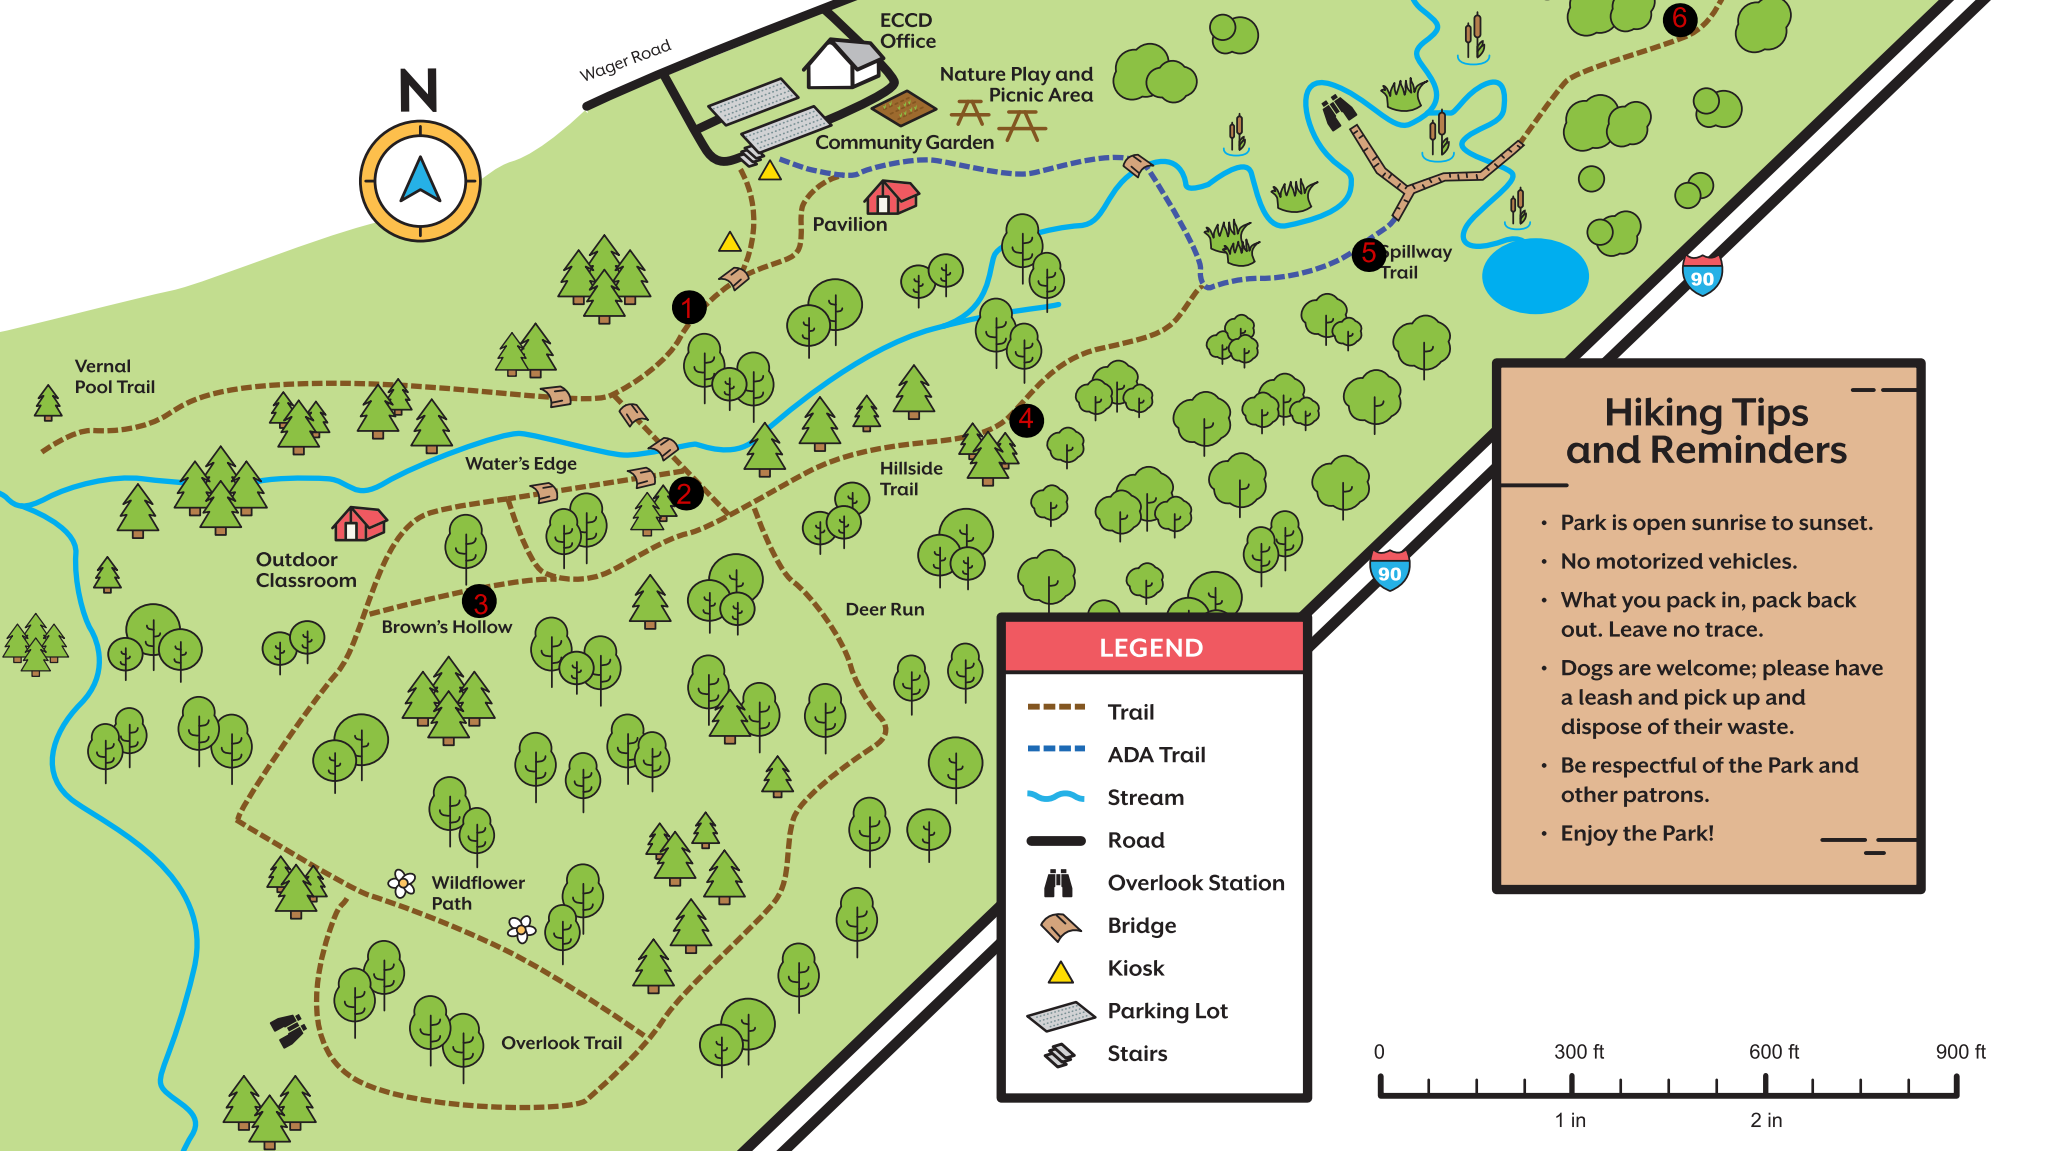

# HEADWATERS PARK Trail Map

1927 Wager Road • Erie, PA 16509  
[www.erieconservation.com/headwaterspark](http://www.erieconservation.com/headwaterspark)

@HeadwatersPark  
 Headwaters\_Park

Scavenger hunt box locations

### Hiking Tips and Reminders

- Park is open sunrise to sunset.
- No motorized vehicles.
- What you pack in, pack back out. Leave no trace.
- Dogs are welcome; please have a leash and pick up and dispose of their waste.
- Be respectful of the Park and other patrons.
- Enjoy the Park!

### LEGEND

- Trail
- ADA Trail
- Stream
- Road
- Overlook Station
- Bridge
- Kiosk
- Parking Lot
- Stairs