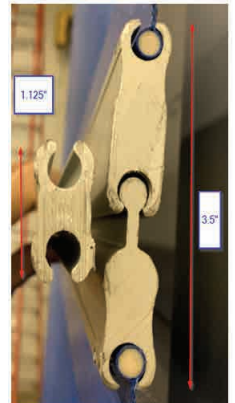

TMI PRO SERIES 5000HD ROLL- UP DOORS

HEAVY DUTY / OVERSIZED ROLL-UP DOORS

The Screen-Pro 5000HD is a heavy-duty roll-up screen door, which is also available in vinyl options, designed to fit openings up to 18' wide x 22' high. These doors come equipped with a high-cycle external jackshaft motor, ensuring smooth and efficient operation at a remarkable rate of 8" - 12" per second. They include a 3-button station and photo eye standard with other activation methods, providing enhanced safety and convenience for your space.

TMI PRO SERIES 5000HD ROLL-UP DOORS

HEAVY DUTY / OVERSIZED ROLL-UP DOORS

MAXIMUM DOOR SIZE: 18" wide x 22' high

FEATURES:

- **Modular Panels** - Interchangeable door panels allow for various material options.
- **Extruded Aluminum Guide Tracks** - UHMW inserts reduce friction and add additional protection and security.
- **Extruded Aluminum Wind Bars** - High strength stiffeners combat winds and negative air pressure.
- **Breakaway Bar** - prevents screens from breaking if hit. Bottom bar releases in either direction and can easily be put back in the track.

Two Piece HD Wind Bar

MATERIAL:

- Industrial-grade 22 oz or 40 oz PVC coated vinyl
- 17 x 11 screen material / tighter weave available on request
- Optional clear PVC vision panel

MOTORS AND ELECTRIC:

- High cycle and continuous duty motor for heavy-use applications.
- NEMA-4 photo eye and NEMA-1 three button open/close control station.
- Synchronized dynamic solenoid brakes for simultaneous activation, reducing wear on brake shoe during reversing.
- Mechanical and electrical interlock meets UL325.
- 24V Class 2 control circuit with 40V transformer for short-circuit protection.