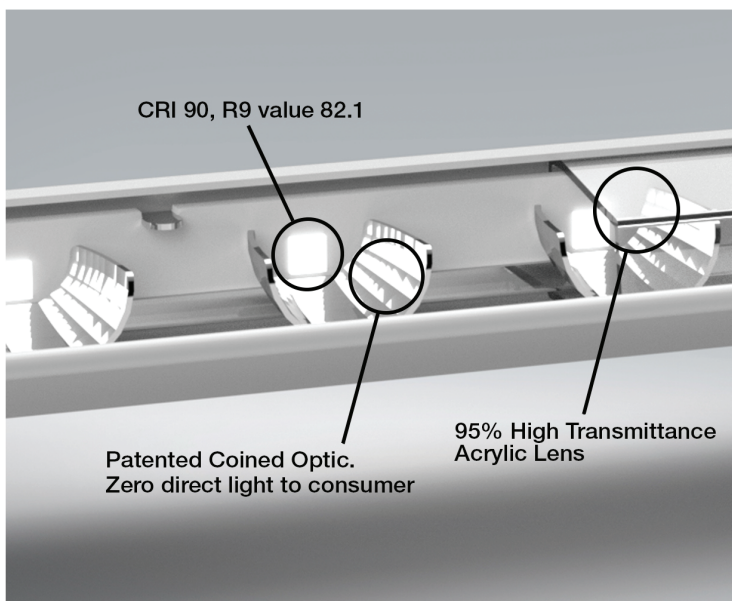

THERMOSEAL PUREVIEW LED

REFRIGERATOR DOOR LIGHT

Product Highlights

- Highest efficacy in the industry - 119 lumens-per-watt @ 18 (system watts)
- Highest lumens on center in the industry - 2000 lm
- Best-in-class Uniformity - 1.1:1
- 90 CRI, R9 68Min
- 100,000 hours L70
- Patented coined optic reflector for uniformity & heat management benefits
- Fully concealed LED emitters for exceptional visual comfort

PRODUCT SPECIFICATIONS

CRI
90

Color Temperature
4000K

Ambient Operating Temp
Min -20°F, Max 104°F

Frame
Shatter proof metal guard

Finish
White Powder Coat

Certification
UL, ULC, DLC, ROHS, NSF

Uniformity
1:1;1 6 inch mounting distance

Lead Wire
12" 18 GA (AWG) 300V - Overcoat

IP65 Rating

Made in U.S.A.

Warranty 5 year

PRODUCT DETAILS

Technical Drawings

PURE VIEW RDL END PRODUCT		
PART DISCRIPTION	OVER ALL LENGTH (A)	MOUNTING (B)
PRRD-L8-E	69.06	68.13

PURE VIEW RDL CENTER PRODUCT		
PART DISCRIPTION	OVER ALL LENGTH (A)	MOUNTING (B)
PRRD-L8-C	69.06	68.13

PURE VIEW RDL POWER						
Part Number	Description	Power	Lumens	LPW	CRI	R9
PV-RDL-L8-C-4000K-90-18W	72" Center Fixture	18.10	2176	118.9	94.6	81.90
PV-RDL-L8-L-4000K-90-9W	72" Left End Fixture	9.17	1072	118.1	94.4	80.00
PV-RDL-L8-R-4000K-90-9W	72" Right End Fixture	9.17	1072	118.1	94.4	80.00