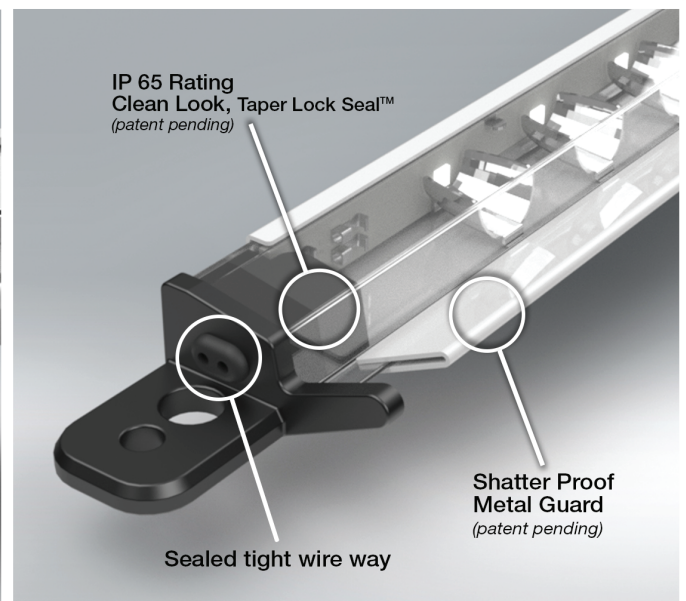

Lead Wire
12" 18 GA (AWG) 300V - Overcoat

IP65 Rating

Made in U.S.A.

Warranty 5 year

PRODUCT DETAILS

Technical Drawings

PURE VIEW RDL END PRODUCT		
PART DISCRIPTION	OVER ALL LENGTH (A)	MOUNTING (B)
PRRD-L8-E	69.06	68.13