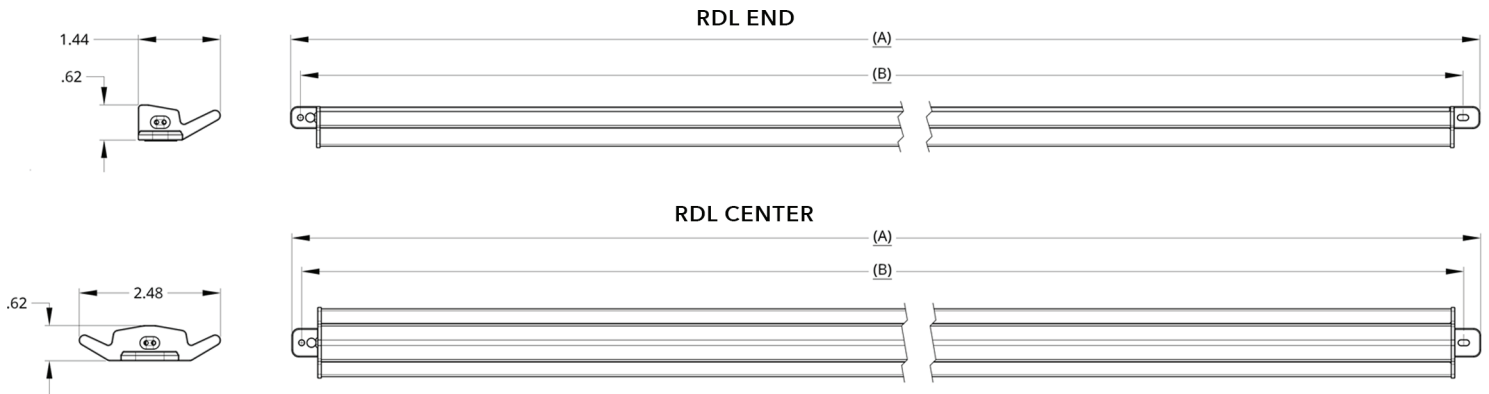

Lead Wire
12" 18 GA (AWG) 300V - Overcoat

IP65 Rating

Made in U.S.A.

Warranty 5 year

PRODUCT DETAILS

Technical Drawings

PURE VIEW RDL END PRODUCT		
PART DISCRIPTION	OVER ALL LENGTH (A)	MOUNTING (B)
PRRD-L8-E	69.06	68.13

PURE VIEW RDL CENTER PRODUCT		
PART DISCRIPTION	OVER ALL LENGTH (A)	MOUNTING (B)
PRRD-L8-C	69.06	68.13

PURE VIEW RDL POWER						
Part Number	Description	Power	Lumens	LPW	CRI	R9
PV-RDL-L8-C-4000K-90-18W	72" Center Fixture	18.10	2176	118.9	94.6	81.90
PV-RDL-L8-L-4000K-90-9W	72" Left End Fixture	9.17	1072	118.1	94.4	80.00
PV-RDL-L8-R-4000K-90-9W	72" Right End Fixture	9.17	1072	118.1	94.4	80.00